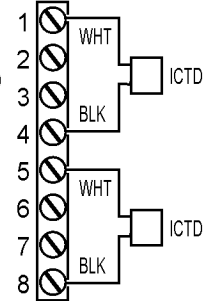

OPTO 22

ICTD WIRING DIAGRAMS

To Mystic Brick

To RTU

To SNAP-AICTD Module

To SNAP-AICTD-4

To GRV-ICTD-12

NOTE: Reverse hookup will not damage the unit.