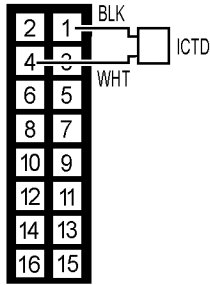

OPTO 22

ICTD WIRING DIAGRAMS

To Mystic Brick

To RTU

To SNAP-AICTD Module

To SNAP-AICTD-4

To GRV-ICTD-12

NOTE: Reverse hookup will not damage the unit.