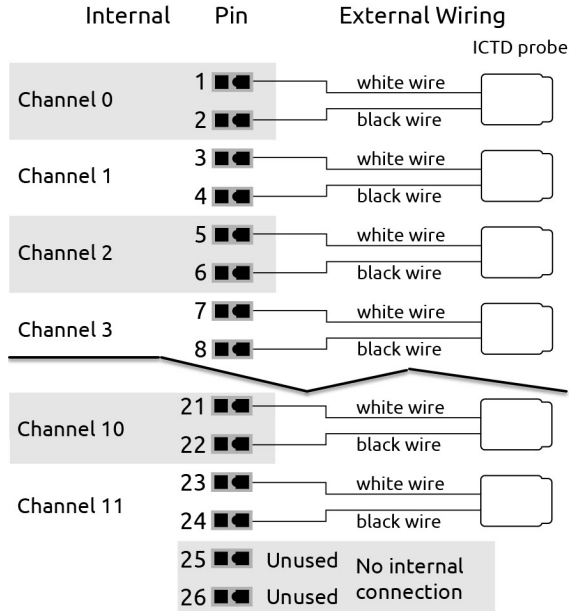

OPTO 22

ICTD WIRING DIAGRAMS

To Mystic Brick

To RTU

To SNAP-AICTD Module

To SNAP-AICTD-4

To GRV-ICTD-12

NOTE: Reverse hookup will not damage the unit.