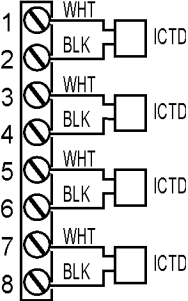

OPTO 22

ICTD WIRING DIAGRAMS

To Mystic Brick

To RTU

To SNAP-AICTD Module

To SNAP-AICTD-4

To GRV-ICTD-12

NOTE: Reverse hookup will not damage the unit.