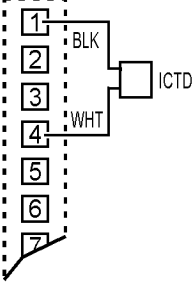

OPTO 22

ICTD WIRING DIAGRAMS

To Mystic Brick

To RTU

To SNAP-AICTD Module

To SNAP-AICTD-4

To GRV-ICTD-12

NOTE: Reverse hookup will not damage the unit.