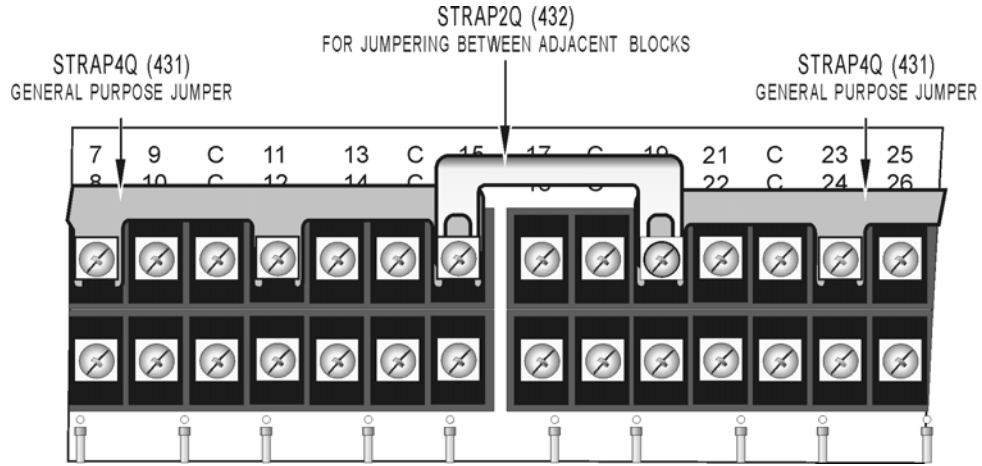

OPTO 22

Quad Pak Module Mounting Rack Terminal Strip Bus System

Available at your local distributor. Used on the following Opto 22 models:

PB16HQ

PB24HQ
PB24Q

PB32DEC
PB32HQ

PAMUXII

Form 0020-120315

© 2012 Opto 22

OPTO 22

Quad Pak Module Mounting Rack Terminal Strip Bus System

Available at your local distributor. Used on the following Opto 22 models:

PB16HQ

PB24HQ
PB24Q

PB32DEC
PB32HQ

PAMUXII