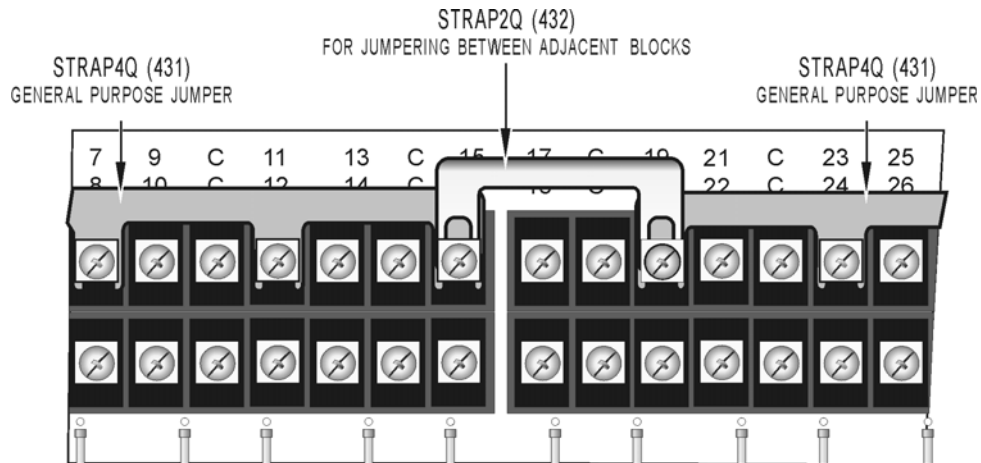

OPTO 22

Quad Pak Module Mounting Rack Terminal Strip Bus System

Available at your local distributor. Used on the following Opto 22 models:

PB16HQ

PB24HQ
PB24Q

PB32DEC
PB32HQ

PAMUXII

Form 0020-120315

© 2012 Opto 22

OPTO 22

Quad Pak Module Mounting Rack Terminal Strip Bus System

Available at your local distributor. Used on the following Opto 22 models:

PB16HQ

PB24HQ
PB24Q

PB32DEC
PB32HQ

PAMUXII